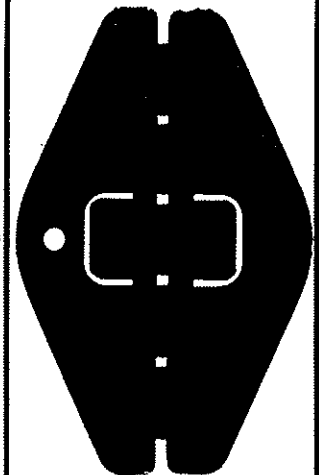

**Black Nylon
Front Door Glass
Window Guide
Retainers**