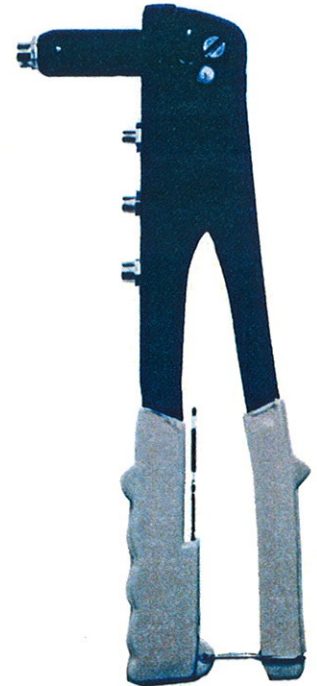

FRONT OF TRAY

S & S Automotive

Elmhurst, Illinois
Tel: (630)279-1600

8651

Universal
All Aluminum Rivet
Assortment With Tool

<p># 10586 1</p>  <p>3/32" (2.381mm) Hole Size Flange Size 3/16" G/R: To - 1/4" All Aluminum</p> 	<p># 1888 2</p>  <p>1/8" (3.175mm) Hole Size Flange Size 1/4" G/R: 1/16" - 1/8" All Aluminum</p> 	<p># 1889 3</p>  <p>1/8" (3.175mm) Hole Size Flange Size 1/4" G/R: 3/16" - 1/4" All Aluminum</p> 	<p># 1890 4</p>  <p>1/8" (3.175mm) Hole Size Flange Size 1/4" G/R: 5/16" - 3/8" All Aluminum</p> 	<p># 1891 5</p>  <p>1/8" (3.175mm) Hole Size Flange Size 1/4" G/R: 3/8" - 1/2" All Aluminum</p> 
<p># 10592 6</p>  <p>5/32" (3.96mm) Hole Size Flange Size 5/16" G/R: 1/16" - 1/8" All Aluminum</p> 	<p># 10593 7</p>  <p>5/32" (3.96mm) Hole Size Flange Size 5/16" G/R: 1/8" - 3/16" All Aluminum</p> 	<p># 9572 8</p>  <p>5/32" (3.96mm) Hole Size Flange Size 5/16" G/R: 3/16" - 1/4" All Aluminum</p> 	<p># 1899 9</p>  <p>3/16" (4.763mm) Hole Size Flange Size 3/8" G/R: 1/16" - 1/8" All Aluminum</p> 	<p># 1900 10</p>  <p>3/16" (4.763mm) Hole Size Flange Size 3/8" G/R: 1/8" - 1/4" All Aluminum</p> 
<p># 1901 11</p>  <p>3/16" (4.763mm) Hole Size Flange Size 3/8" G/R: 1/4" - 3/8" All Aluminum</p> 	<p># 1902 12</p>  <p>3/16" (4.763mm) Hole Size Flange Size 3/8" G/R: 3/8" - 1/2" All Aluminum</p> 	<p># 10597 13</p>  <p>3/16" (4.763mm) Hole Size Flange Size 3/8" G/R: 1/2" - 5/8" All Aluminum</p> 	<p># 10588 14</p>  <p>1/8" (3.175mm) Hole Size Flange Size 3/8" G/R: 1/16" - 1/8" All Aluminum</p> 	<p># 9596 15</p>  <p>1/8" (3.175mm) Hole Size Flange Size 3/8" G/R: 3/16" - 1/4" All Aluminum</p> 
<p># 10124 16</p>  <p>1/8" (3.175mm) Hole Size Flange Size 3/8" G/R: 5/16" - 3/8" All Aluminum</p> 	<p># 10594 17</p>  <p>5/32" (3.96mm) Hole Size Flange Size 15/32" G/R: 3/16" - 1/4" All Aluminum</p> 	<p># 1903 18</p>  <p>3/16" (4.763mm) Hole Size Flange Size 5/8" G/R: 1/8" - 1/4" All Aluminum</p> 	<p># 1904 19</p>  <p>3/16" (4.763mm) Hole Size Flange Size 5/8" G/R: 1/4" - 3/8" All Aluminum</p> 	<p># 1905 20</p>  <p>3/16" (4.763mm) Hole Size Flange Size 5/8" G/R: 3/8" - 1/2" All Aluminum</p> 